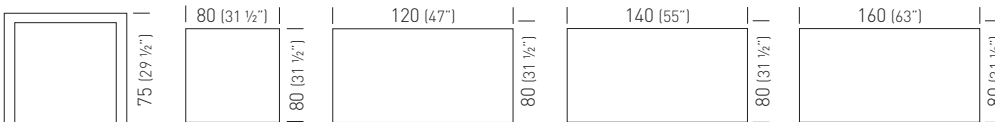

Frame Color / Colore Struttura

Compactop Color / Colore Piano Compactop

Laminated Top Color / Colore Piano Laminato

Fullcolor white top price available on demand (min 5 pcs).
Bianco Fullcolor prezzo disponibile su richiesta (min 5 pcs).

80x80compactop	TABSC470.___/_/H75		0.24m ³ / 22kg / 1pcs
80x80laminated	TABSL484.___/_/H75		0.24m ³ / 22kg / 1pcs
80x120compactop	TABSC472.___/_/H75		0.36m ³ / 27kg / 1pcs
80x120laminated	TABSL486.___/_/H75		0.36m ³ / 27kg / 1pcs
80x140compactop	TABSC474.___/_/H75		0.41m ³ / 31kg / 1pcs
80x140laminated	TABSL488.___/_/H75		0.41m ³ / 31kg / 1pcs
80x160compactop	TABSC476.___/_/H75		0.46m ³ / 35kg / 1pcs
80x160laminated	TABSL490.___/_/H75		0.46m ³ / 35kg / 1pcs