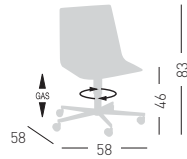

NA not assembled / non assemblato

0,25 m³ - 23,6 kg.
67x56x64,5cm.
2 pcs [carton]

Frame Finishing & Codes / Finiture Telai e Codici

cod.191.--/IK5R chromed/cromata
cod.191.--/ITF5R chromed/cromata
cod.191.--/IDK5R chromed/cromata
cod.191/ITC5R chromed/cromata

Fabric required
Fabbisogno di tessuto
1 pcs: Lin Mtrs 1,0 (h1,40)