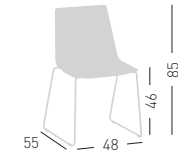

NA not assembled / non assemblato

0,25 m³ - 15 kg.
67x56x64,5cm.
2 pcs [carton]

Frame Finishing & Codes / Finiture Telai e Codici

cod.191.--/IKS chromed/cromata
cod.191.--/IKSB white painted/verniciato bianco
cod.191.--/ITFS chromed/cromata
cod.191.--/ITFSB white painted/verniciato bianco
cod.191.--/IDKS chromed/cromata
cod.191.--/IDKSB white painted/verniciato bianco
cod.191/ITCS chromed/cromata
cod.191/ITCSB white painted/verniciato bianco

Fabric required
Fabbisogno di tessuto
1 pcs: Lin Mtrs 1,0 (h1,40)