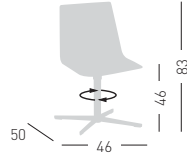

NA not assembled / non assemblato

0,25 m³ - 19,6 kg.
67x56x64,5cm.
2 pcs [carton]

Frame Finishing & Codes / Finiture Telai e Codici

cod.191.--/IKL chromed/cromata
cod.191.--/ITFL chromed/cromata
cod.191.--/IDKL chromed/cromata
cod.191/ITCL chromed/cromata

Fabric required
Fabbisogno di tessuto
1 pcs: Lin Mtrs 1,0 (h1,40)