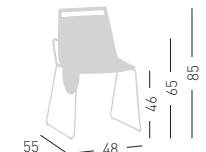

0,31 m³ - 18 kg.
58x53,5x91,5cm.
2 pcs [carton]

cod.191.--/SST chromed/cromata

Natural painted beech plywood antipanic tablet
Tavoletta in multistrato di faggio verniciato naturale