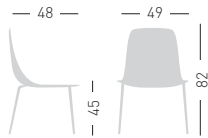

stackable / impilabile (4pcs)

NA not assembled / non assemblato

0,24 m³ - 22,60 kg.
55x65,5x63cm.
4 pcs [carton]

Frame Finishing & Codes / Finiture Telai e Codici

cod.92.--/TPB white/bianco

cod.92.--/TPN black/nero

cod.92M.--/TPB white/bianco (*)

cod.92M.--/TPN black/nero (*)