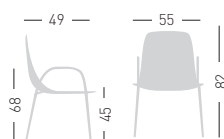

stackable / impilabile (4pcs)
NA not assembled / non assemblato

0,24 m³ - 12,40 kg.
60x55x75cm.
2 pcs [carton]

Frame Finishing & Codes / Finiture Telai e Codici

cod.92.--/TB chromed/cromata
cod.92.--/TBB white painted/verniciato bianco
cod.92.--/TBS satin/satinato

cod.92M.--/TB chromed/cromata (*)
cod.92M.--/TBB white painted/verniciato bianco (*)
cod.92M.--/TBS satin/satinato (*)
arm cover/copribracciolo

ALHAMBRA TC

Chromed or white painted wire
steel metal frame, techno polymer
multicolor shell.
Struttura a traliccio in filo, cromata
o verniciata bianca, scocca in
tecnopolimero multicolore.