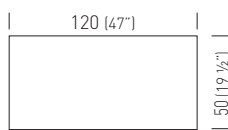

Compactop Color / Colore Piano Compactop

Laminated Top Color / Colore Piano Laminato

Only with Compactop
Solo con Compactop

Fullcolor white top price available on demand (min 5 pcs).
Bianco Fullcolor prezzo disponibile su richiesta (min 5 pcs).

120x50compactop
120x50laminated

TBNKC800._-_/H110
TBNKL804._-_/H110

0.47m³ / 18kg / 1pcs

0.47m³ / 18kg / 1pcs