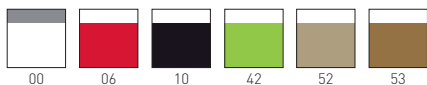

BLOG

Available colors / Colori disponibili

BLOG

Chromed, satin or white painted
4-Legged metal frame, techno
polymer multicolor shell.
Struttura in metallo 4 gambe, cromata,
satinata o verniciata bianca, scocca in
tecnopolimero multicolore.

stackable / impilabile (5pcs)

A assembled / assemblato

0,30 m³ - 19,60 kg.
61x55x96cm.
4 pcs [carton]

Frame Finishing & Codes / Finiture Telai e Codici

cod.144.--/A chromed/cromata

cod.144.--/AB white painted/verniciato bianco

cod.144.--/AS satin/satinato

BLOG TB

Chromed, satin or white painted
4-Legged metal frame with armrests,
techno polymer multicolor shell.
Struttura in metallo 4 gambe con
braccioli, cromata, satinata o verniciata
bianca, scocca in tecnopolimero
multicolore.

stackable / impilabile (5pcs)

A assembled / assemblato

0,31 m³ - 12 kg.
58x53,5x91,5cm.
2 pcs [carton]

Frame Finishing & Codes / Finiture Telai e Codici

cod.144.--/TB chromed/cromata

cod.144.--/TBB white painted/verniciato bianco

cod.144.--/TBS satin/satinato

arm cover/copribracciolo

BLOG BL

4-Legged wooden beech frame,
techno polymer multicolor shell.
Struttura in legno di faggio 4 gambe,
scocca in tecnopolimero multicolore.

* on request / su richiesta
(min 50 pcs - price + € 20,00)

NA not assembled / non assemblato

0,36 m³ - 21,60 kg.
50x50x48cm.

50x50x48cm.
4 pcs [carton]

Frame Finishing & Codes / Finiture Telai e Codici

cod.144.--/BLF beech/faggio