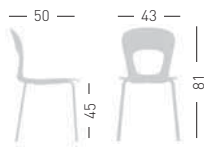

stackable / impilabile (5pcs)

A assembled / assemblato

0,30 m³ - 19,60 kg.
61x55x96cm.
4 pcs [carton]

Frame Finishing & Codes / Finiture Telai e Codici

cod.144.--/A chromed/cromata

cod.144.--/AB white painted/verniciato bianco

cod.144.--/AS satin/satinato