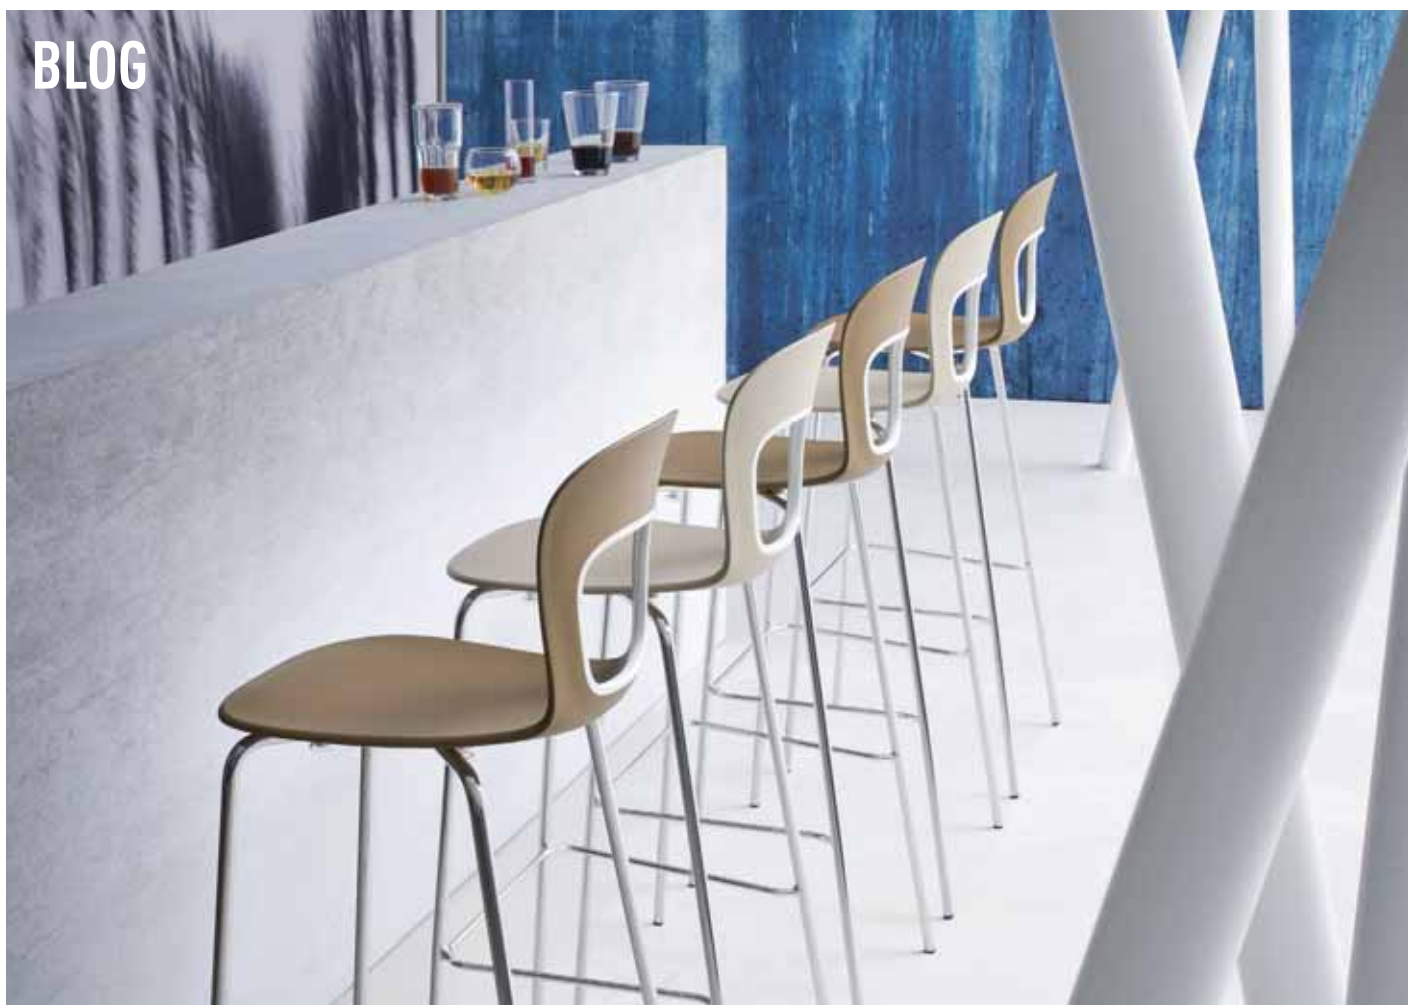

BLOG

Available colors / Colori disponibili

BLOG 78

Techno polymer seat, frame chromed or painted for outdoor. Seduta in tecnopolimero, telaio cromato o verniciato per esterno.

stackable / impilabile (4pcs)

NA not assembled / non assemblato

0,240 m³ - 22 kg.
91x59x43cm.
4 pcs [carton]

Frame Finishing & Codes / Finiture Telai e Codici

cod. 145.-- / 78 NA chromed/cromata
cod. 145.-- / 78 NAB white painted/verniciato bianco
cod. 145.-- / 78 NAN black painted/verniciato nero
cod. 145.-- / 78 NAG grey painted/verniciato grigio

BLOG 68

Techno polymer seat, frame chromed or painted for outdoor. Seduta in tecnopolimero, telaio cromato o verniciato per esterno.

stackable / impilabile (4pcs)

NA not assembled / non assemblato

0,240 m³ - 21 kg.
91x59x43cm.
4 pcs [carton]

Frame Finishing & Codes / Finiture Telai e Codici

cod. 145.-- / 68 NA chromed/cromata
cod. 145.-- / 68 NAB white painted/verniciato bianco
cod. 145.-- / 68 NAN black painted/verniciato nero
cod. 145.-- / 68 NAG grey painted/verniciato grigio