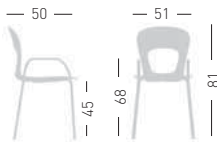

A assembled / assemblato

0,31 m³ - 7,0 kg.
58x53,5x91cm.
1 pcs [carton]

Fabric required
Fabbisogno di tessuto
1 pcs: Lin Mtrs 1,3 (h1,40)

Frame Finishing & Codes / Finiture Telai e Codici

cod.175.--/IPTB chromed/cromata
cod.175.--/IKTB chromed/cromata
cod.175/ITCTB chromed/cromata
cod.175.--/IPTBS satin/satinata
cod.175.--/IKTBS satin/satinata
cod.175/ITCTBS satin/satinata
cod.175.--/IPTBB white painted/verniciato bianco
cod.175.--/IKTBB white painted/verniciato bianco
cod.175.--/ITCTBB white painted/verniciato bianco

* arm cover/copribracciolo