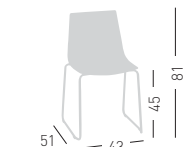

stackable / impilabile (6pcs)
NA not assembled / non assemblato

0,24 m³ - 23,60 kg.
66x55x63cm.
4 pcs [carton]

Frame Finishing & Codes / Finiture Telai e Codici

cod.135.--/ST chromed/cromata

cod.135.--/STB white painted/verniciato bianco