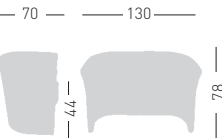

DUCA 2

Padded and upholstered leather armchair.
Poltrona rivestita in pelle.

A assembled / assemblato

0,73 m³ - 24 kg.
130x70x80cm.
1 pcs [carton]

Fabric required
Fabbisogno di tessuto
1 pcs: Lin Mtrs 4,5 (h1,40)

Frame Finishing & Codes / Finiture Telai e Codici

cod.95.--/IPA
cod.95/ITCA