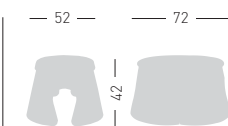

FLOWER TAVOLO

Top in white compactop and techno polymer base.
Piano in compactop bianco e base in tecnopolimero.