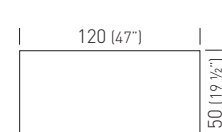

Compactop Color / Colore Piano Compactop

00

10

14

Frame Color / Colore Struttura

00

21

Fullcolor white top price available on demand (min 5 pcs).
Bianco Fullcolor prezzo disponibile su richiesta (min 5 pcs).

120x50
120x70
180x50
180x70

TFORC840.__-_/H75
TFORC842.__-_/H75
TFORC844.__-_/H75
TFORC846.__-_/H75

0.47m³ / 23kg / 1pcs
0.48m³ / 24kg / 1pcs
0.80m³ / 25kg / 1pcs
0.80m³ / 26kg / 1pcs

0.80m³ / 25kg / 1pcs