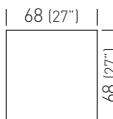

68x68
68x68 Led

TROLC052.___/H55
TROLC052.___/H55L

0.23m³ / 20.5kg / 1pcs
 0.23m³ / 23.7kg / 1pcs