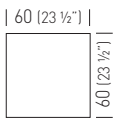

diam.60
diam.60 Led

TROLC040.___/H55
TROLC040.___/H55L

0.21m³ / 15.5kg / 1pcs
 0.21m³ / 18.8kg / 1pcs

diam.68
diam.68 Led

TROLC048.___/H55
TROLC048.___/H55L

0.23m³ / 19kg / 1pcs
 0.23m³ / 22.2kg / 1pcs

60x60
60x60 Led