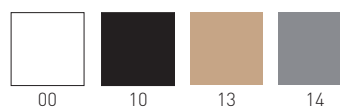

Compactop Color / Colore Piano Compactop

Technopolymer Base Color / Colore Base Tecnopolimero

Fullcolor white top price available on demand (min 5 pcs).
Bianco Fullcolor prezzo disponibile su richiesta (min 5 pcs).