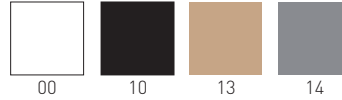

ROLLER

Studio Eurolinea Design

Compact Color / Colore Piano Compactop

Fullcolor white top price available on demand (min 5 pcs).
Bianco Fullcolor prezzo disponibile su richiesta (min 5 pcs).

Technopolymer Base Color / Colore Base Tecnopolimero