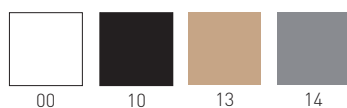

Technopolymer Base Color / Colore Base Tecnopolimero

tavolino	244.--/A	0.1m³ / 4kg / 1pcs