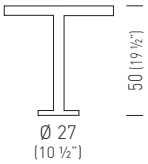

Base Color / Colore Base

00

diam.50

TSATC140.__-/H50

 0.3m³ / 10kg / 1pcs