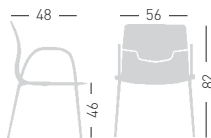

Chromed or white painted 4-Legged metal frame with armrests, techno polymer shell.
Struttura in metallo 4 gambe con braccioli, cromata, satinata o verniciata bianca, scocca in tecnopolimero.