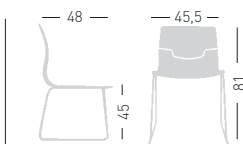

stackable / impilabile (8pcs)

NA not assembled / non assemblato

0,24 m³ - 24,8 kg.
55x65,5x63cm.
4 pcs [carton]

Frame Finishing & Codes / Finiture Telai e Codici

cod.173.--/S chromed/cromata
cod.173.--/SB white painted/verniciato bianco