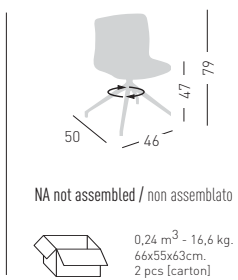

0,24 m³ - 16,6 kg.
66x55x63cm.
2 pcs [carton]

Frame Finishing & Codes / Finiture Telai e Codici

cod.173.--/IEUB white/bianco
cod.173.--/IEUN black/nera
cod.173.--/IEU polished/lucida
cod.173.--/IKUB white/bianco
cod.173.--/IKUN black/nera
cod.173.--/IKU polished/lucida
cod.173.--/IBUB white/bianco
cod.173.--/IBUN black/nera
cod.173.--/IBU polished/lucida
cod.173.--/IDKUB white/bianco
cod.173.--/IDKUN black/nera
cod.173.--/IDKU polished/lucida
cod.173./ITCUB white/bianco
cod.173./ITCUN black/nera
cod.173./ITCU polished/lucida

Fabric required
Fabbisogno di tessuto
1 pcs: Lin Mtrs 1,04 (h1,40)