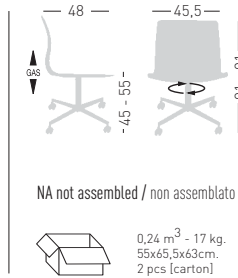

0,24 m³ - 17 kg.
55x65,5x63cm.
2 pcs [carton]

Frame Finishing & Codes / Finiture Telai e Codici

cod.173.--/IE5R chromed/cromata
cod.173.--/IK5R chromed/cromata
cod.173.--/IB5R chromed/cromata
cod.173.--/DK5R chromed/cromata
cod.173./ITC5R chromed/cromata

Fabric required
Fabbisogno di tessuto
1 pcs: Lin Mtrs 1,04 (h1,40)