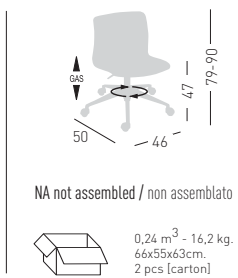

0,24 m³ - 16,2 kg.
66x55x63cm.
2 pcs [carton]

Frame Finishing & Codes / Finiture Telai e Codici

cod.173.--/IEO5R polished/lucida
cod.173.--/IEO5RN black painted/verniciata nera
cod.173.--/IKO5R polished/lucida
cod.173.--/IKO5RN black painted/verniciata nera
cod.173.--/IBO5R polished/lucida
cod.173.--/IBO5RN black painted/verniciata nera
cod.173.--/DKO5R polished/lucida
cod.173.--/DKO5RN black painted/verniciata nera
cod.173./ITCO5R polished/lucida
cod.173./ITCO5RN black painted/verniciata nera

Fabric required
Fabbisogno di tessuto
1 pcs: Lin Mtrs 1,04 (h1,40)