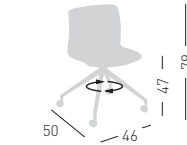

NA not assembled / non assemblato

0,24 m³ - 16,8 kg.
66x55x63cm.
2 pcs [carton]

Fabric required
Fabbisogno di tessuto
1 pcs: Lin Mtrs 1,04 (h1,40)

Frame Finishing & Codes / Finiture Telai e Codici

cod.173.--/IEUBR white/bianco
cod.173.--/IEUNR black/nera
cod.173.--/IEUR polished/lucida
cod.173.--/IKUBR white/bianco
cod.173.--/IKUNR black/nera
cod.173.--/IKUR polished/lucida
cod.173.--/IBUBR white/bianco
cod.173.--/IBUNR black/nera
cod.173.--/IBUR polished/lucida
cod.173.--/IDKUBR white/bianco
cod.173.--/IDKUNR black/nera
cod.173.--/IDKUR polished/lucida
cod.173/ITCUBR white/bianco
cod.173/ITCUNR black/nera
cod.173/ITCUR polished/lucida

SLOT PG

Upholstered shell and co-injected metal-polymer legs, painted bench frame.
Sedia con scocca tappezzata e struttura co-iniettata metallo-polimero, telaio panca verniciato.