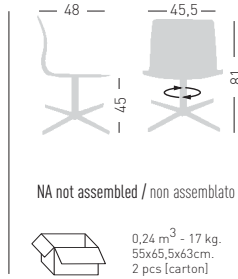

0,24 m³ - 17 kg.
55x65,5x63cm.
2 pcs [carton]

Frame Finishing & Codes / Finiture Telai e Codici

cod.173.--/IEL chromed/cromata
cod.173.--/IKL chromed/cromata
cod.173.--/IBL chromed/cromata
cod.173.--/DKL chromed/cromata
cod.173./ITCL chromed/cromata

Fabric required
Fabbisogno di tessuto
1 pcs: Lin Mtrs 1,04 (h1,40)