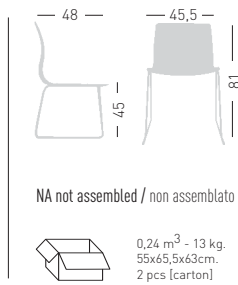

## SLOT M TC

Fabric upholstered chair,  
chromed or painted frame.  
Sedia imbottita in tessuto, telaio in  
metallo cromato o verniciato.

NA not assembled / non assemblato

0,3 m<sup>3</sup> - 11,6 kg.  
48x61x66,5cm.  
59,5x56,5x51,5cm.  
2 pcs [carton]

## SLOT M S

Fabric upholstered chair,  
chromed or painted frame.  
Sedia imbottita in tessuto, telaio in  
metallo cromato o verniciato.

0,24 m<sup>3</sup> - 13 kg.  
55x65,5x63cm.  
2 pcs [carton]

Frame Finishing & Codes / Finiture Telai e Codici