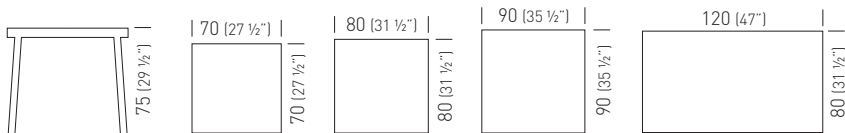

70x70	TSTEC098._._/H75		0.40m³ / 17kg / 1pcs
80x80	TSTEC106._._/H75		0.40m³ / 18kg / 1pcs
90x90	TSTEC110._._/H75		0.40m³ / 18.5kg / 1pcs
120x80	TSTEC126._._/H75		0.52m³ / 18.5kg / 1pcs