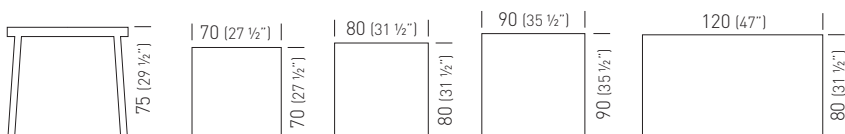

Top Color / Colore Piano

Wooden Frame Color / Colore Struttura Legno

Fullcolor white top price available on demand (min 5 pcs).  
Bianco Fullcolor prezzo disponibile su richiesta (min 5 pcs).

70x70	TSTEC098._._/H75		0.40m <sup>3</sup> / 17kg / 1pcs
80x80	TSTEC106._._/H75		0.40m <sup>3</sup> / 18kg / 1pcs
90x90	TSTEC110._._/H75		0.40m <sup>3</sup> / 18.5kg / 1pcs
120x80	TSTEC126._._/H75		0.52m <sup>3</sup> / 18.5kg / 1pcs