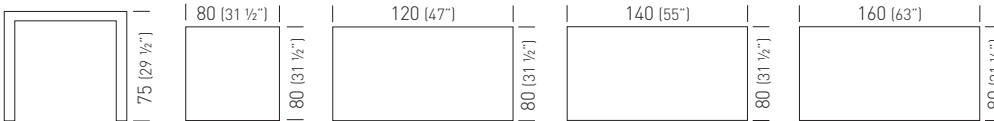

TESI

Studio Eurolinea Design

Compactop or Laminated table top with painted metal frame. Adjustable feet.

Tavolo con struttura in metallo verniciato, piano in Compactop o Laminato. Piedini regolabili

Frame Color / Colore Struttura

Compactop Color / Colore Piano Compactop

Laminated Top Color / Colore Piano Laminato

Fullcolor white top price available on demand (min 5 pcs).
Bianco Fullcolor prezzo disponibile su richiesta (min 5 pcs).

80x80compactop	TTESC540.___/H75		0.32m ³ / 24kg / 1pcs
80x80laminated	TTESL558.___/H75		0.32m ³ / 24kg / 1pcs
80x120compactop	TTESC542.___/H75		0.43m ³ / 29kg / 1pcs
80x120laminated	TTESL560.___/H75		0.43m ³ / 29kg / 1pcs
80x140compactop	TTESC544.___/H75		0.48m ³ / 33kg / 1pcs
80x140laminated	TTESL562.___/H75		0.48m ³ / 33kg / 1pcs
80x160compactop	TTESC546.___/H75		0.53m ³ / 38kg / 1pcs
80x160laminated	TTESL564.___/H75		0.53m ³ / 38kg / 1pcs