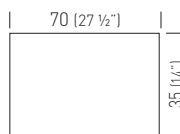

00

Fullcolor

Wooden Frame Color / Colore Struttura Legno

F

100x35  
70x35

TWOOC132.00-F/H35  
TWOOC130.00-F/H35

 0.18m<sup>3</sup> / 12kg / 1pcs  
 0.13m<sup>3</sup> / 9kg / 1pcs