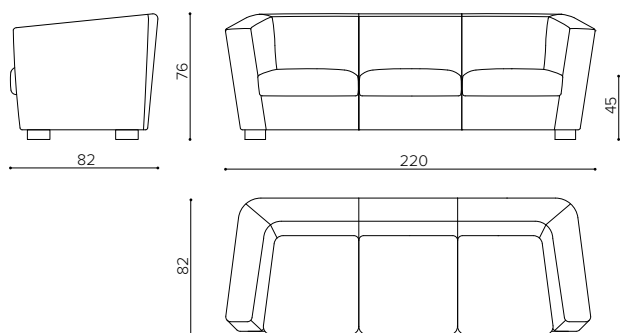

Sofa defined by essential and rigorous shapes, which give a very clean design and high comfort. Armchair, two and three seaters sofas are available as well as composable central and side elements for various linear and corner configurations.

HB 1000
poltrona • armchair

HB 2000
divano 2 posti • 2 seater sofa

HB 2000
divano 3 posti • 3 seater sofa

Direzione Artistica	Aldo Parisotto
Fotografia	Dario Breggiè
Progetto grafico	Antitetico
Progetto realizzato da	TRUE Design s.r.l.