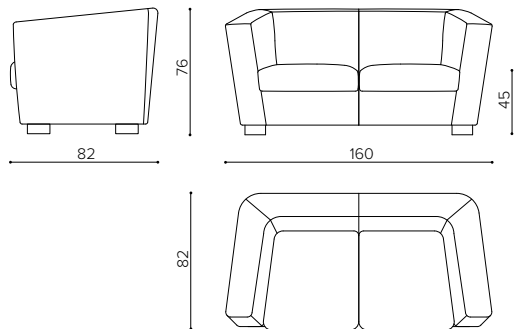

Sofa defined by essential and rigorous shapes, which give a very clean design and high comfort. Armchair, two and three seaters sofas are available as well as composable central and side elements for various linear and corner configurations.

HB 1000
poltrona • armchair

HB 2000
divano 2 posti • 2 seater sofa

HB 2000
divano 3 posti • 3 seater sofa

Direzione Artistica	Aldo Parisotto
Fotografia	Dario Breggiè
Progetto grafico	Antitetico
Progetto realizzato da	TRUE Design s.r.l.