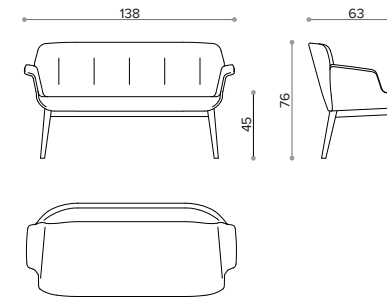

HV 2000 2 seater sofa - divano 2 posti