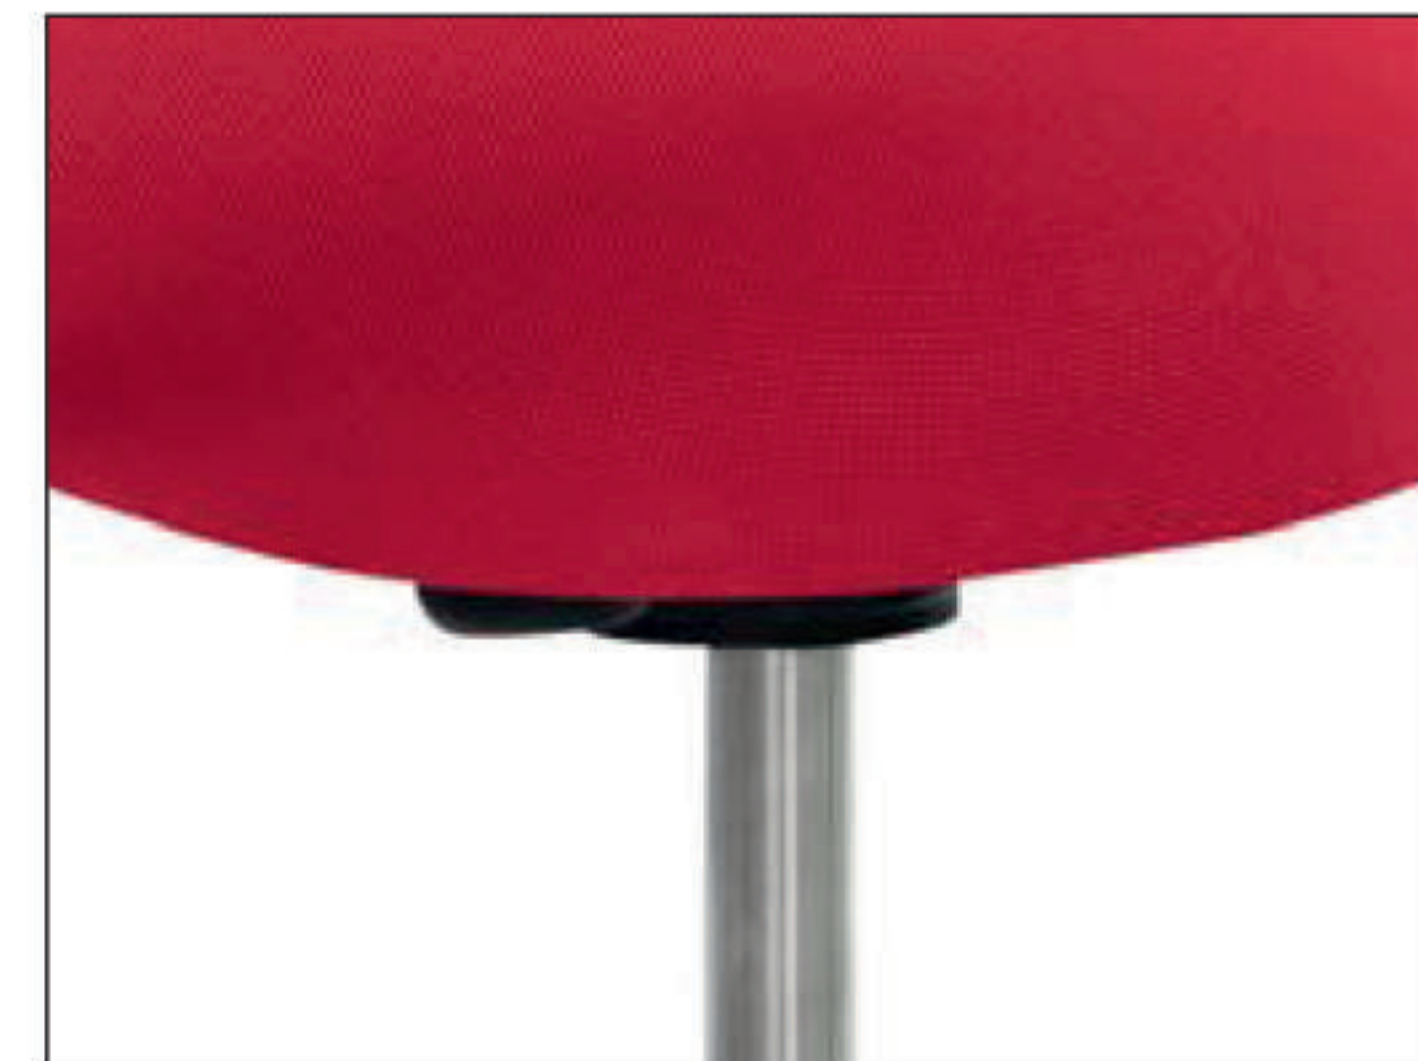

EB S2:
Elastomer in foot and seat