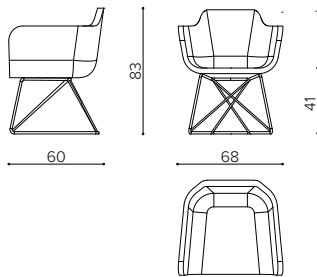

Thin as a leaf, Slight sofa collection takes the opposing view to the classic padded sofa. Like a little folded page, the soft body embraces you in different ways and comes out in several forms according to use requirements, suitable for waiting areas as well as domestic interiors.

SL 1000

poltrona • armchair

**SL 2000**

divano 2 posti • 2 seater sofa

**SL 5000**

divano 2 posti schienale alto • 2 seater high back sofa

**COLORS**

ACCIAIO / STEEL