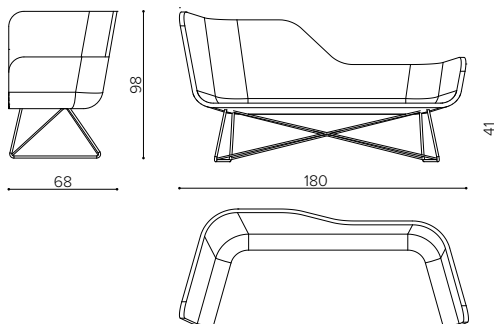

Thin as a leaf, Slight sofa collection takes the opposing view to the classic padded sofa. Like a little folded page, the soft body embraces you in different ways and comes out in several forms according to use requirements, suitable for waiting areas as well as domestic interiors.

SL 1000

poltrona • armchair

**SL 2000**

divano 2 posti • 2 seater sofa

**SL 5000**

divano 2 posti schienale alto • 2 seater high back sofa

**COLORS**

ACCIAIO / STEEL