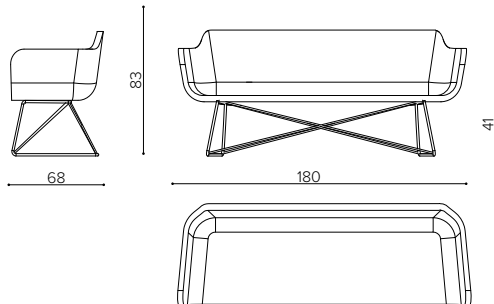

Thin as a leaf, Slight sofa collection takes the opposing view to the classic padded sofa. Like a little folded page, the soft body embraces you in different ways and comes out in several forms according to use requirements, suitable for waiting areas as well as domestic interiors.

SL 1000

poltrona • armchair

**SL 2000**

divano 2 posti • 2 seater sofa

**SL 5000**

divano 2 posti schienale alto • 2 seater high back sofa

**COLORS**

ACCIAIO / STEEL